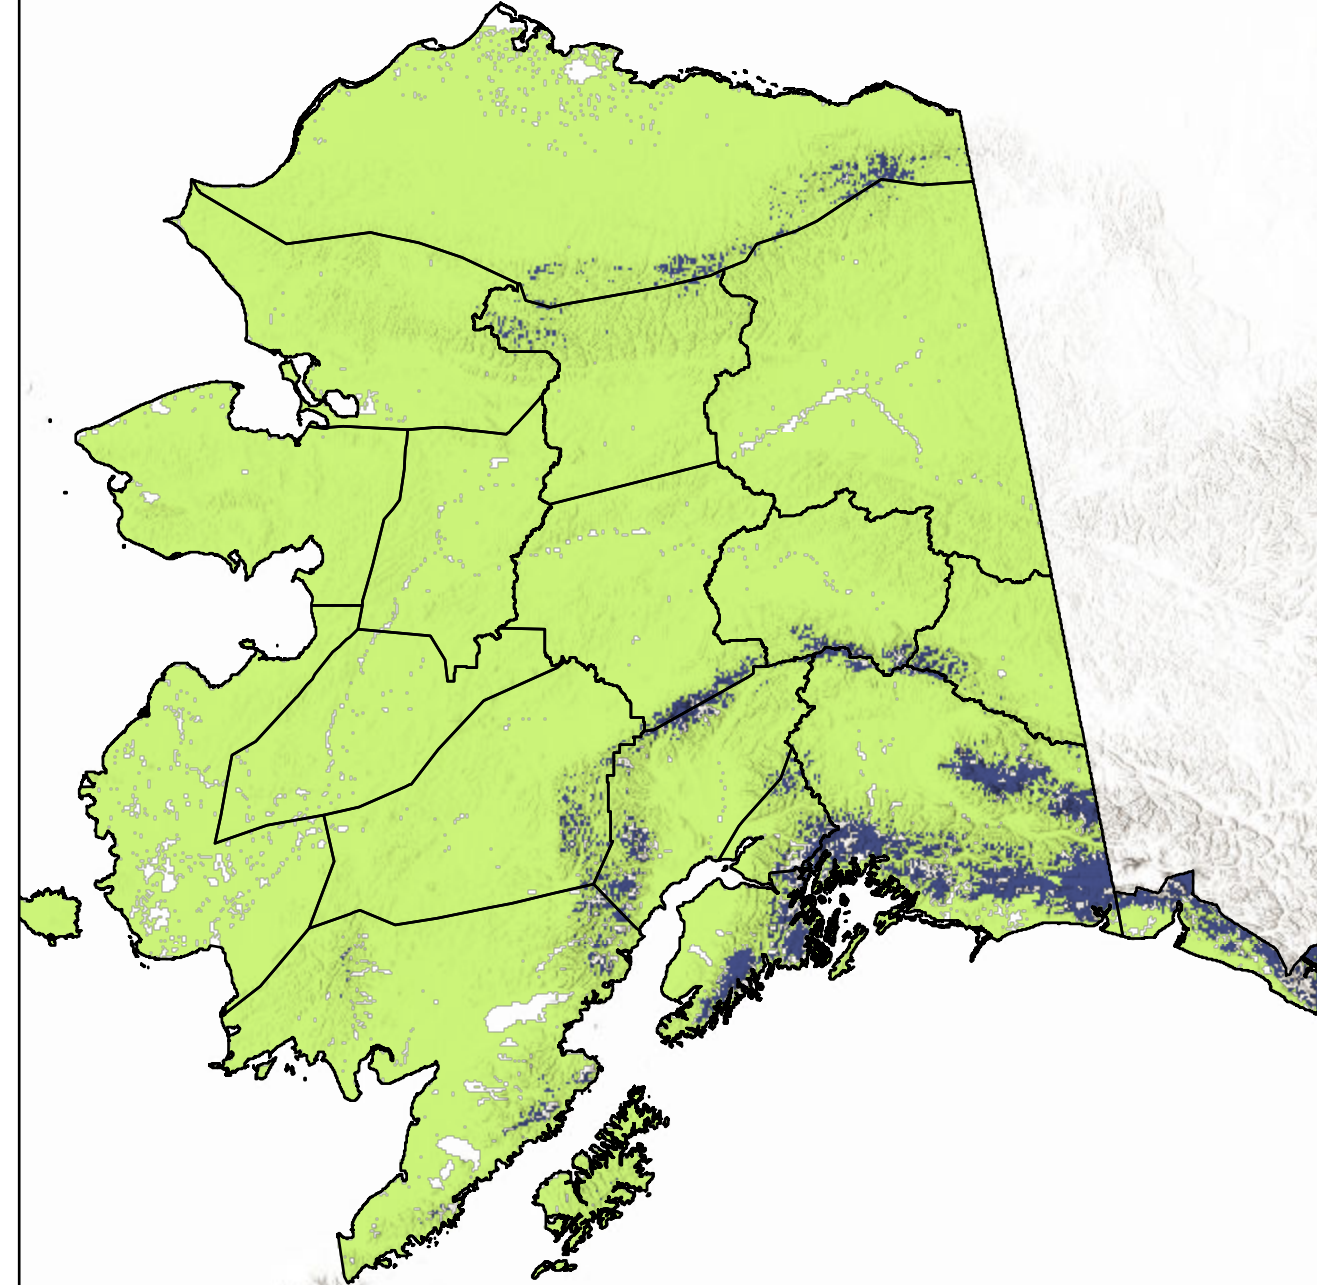

Day Zero (Yesterday) Snow Status

- PSA Boundary
- Snow Free
- Snow Present

NASA Alaska Land Information System Snow Depth as Snow On/Off

9/14/2024

US National Ice Center IMS as Snow On/Off